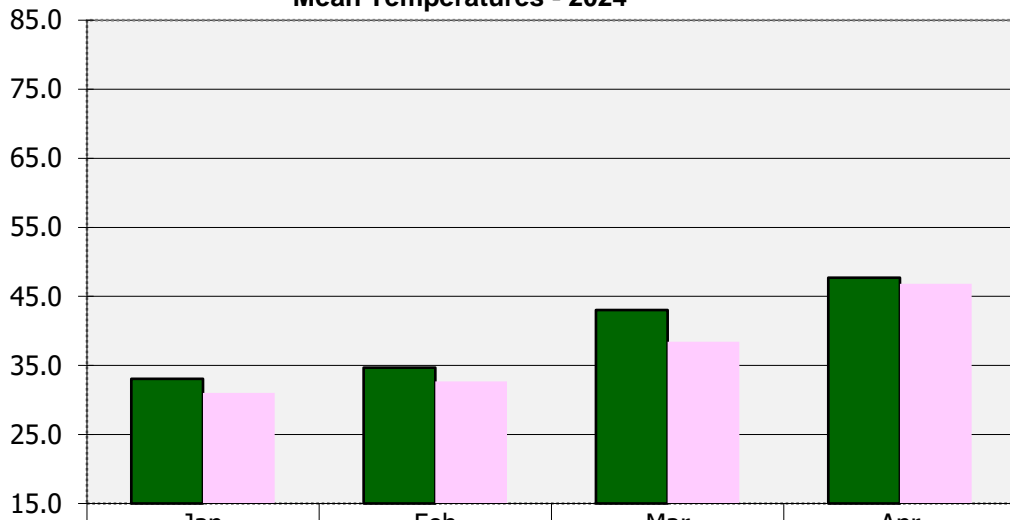

**Mean Temperatures - 2024**

	Jan	Feb	Mar	Apr
■ Mean Temp	33.06	34.66	43.00	47.72
■ Normal	31.0	32.7	38.4	46.8