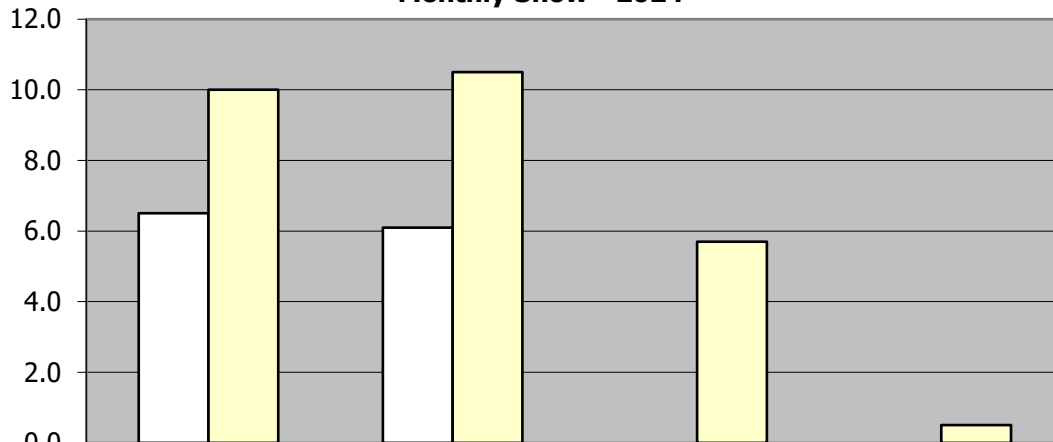

**Monthly Snow - 2024**

	Jan	Feb	Mar	Apr
Month Snow	6.5	6.1	0.0	0.0
Month Norm	10.0	10.5	5.7	0.5

**Season Snow - 2023-2024**

	Jan	Feb	Mar	Apr
Season Snow	6.6	12.7	12.7	12.7
Season Norm	17.1	27.6	33.3	33.8