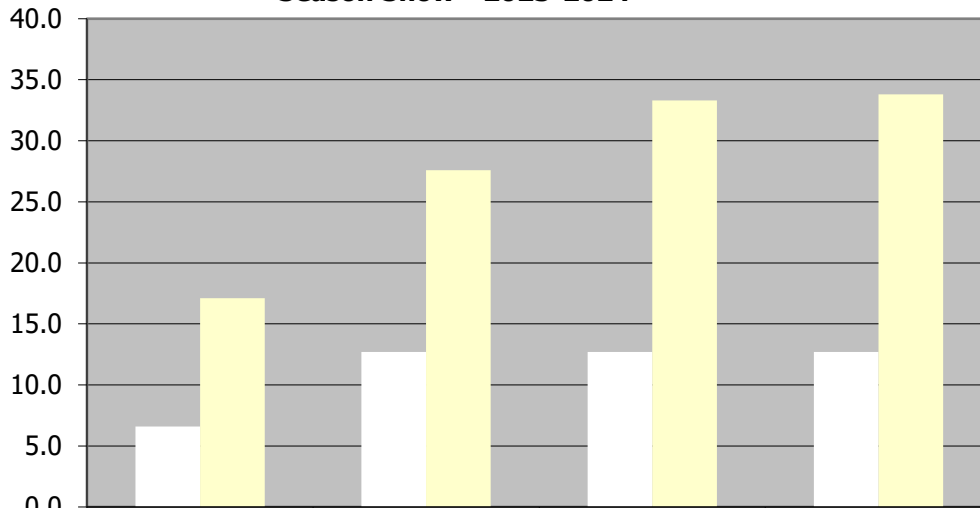

**Monthly Snow - 2024**

	Jan	Feb	Mar	Apr
Month Snow	6.5	6.1	0.0	0.0
Month Norm	10.0	10.5	5.7	0.5

**Season Snow - 2023-2024**

	Jan	Feb	Mar	Apr
Season Snow	6.6	12.7	12.7	12.7
Season Norm	17.1	27.6	33.3	33.8