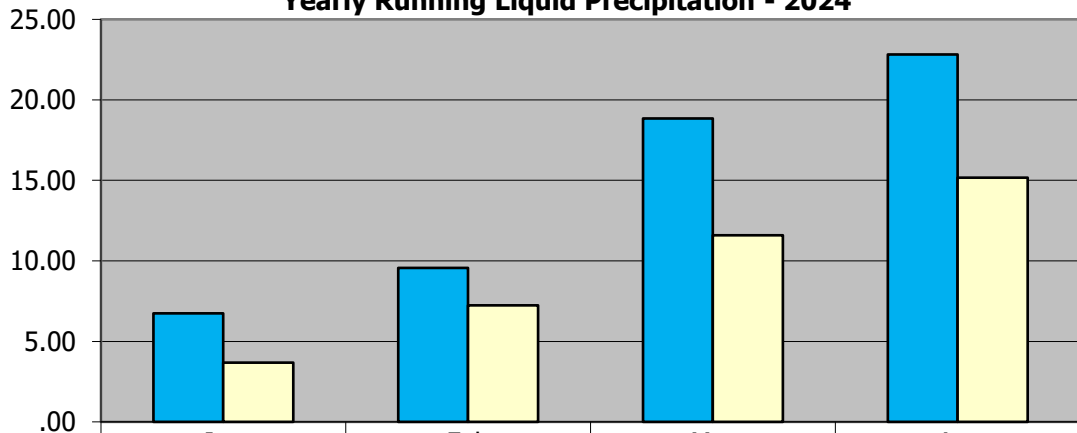

**Monthly Liquid Precipitation - 2024**

	Jan	Feb	Mar	Apr
■ Month Liquid	6.75	2.81	9.28	3.98
■ Month Normal	3.67	3.56	4.36	3.57

**Yearly Running Liquid Precipitation - 2024**

	Jan	Feb	Mar	Apr
■ Year Liquid	6.75	9.56	18.84	22.82
■ Year Norm	3.67	7.23	11.59	15.16