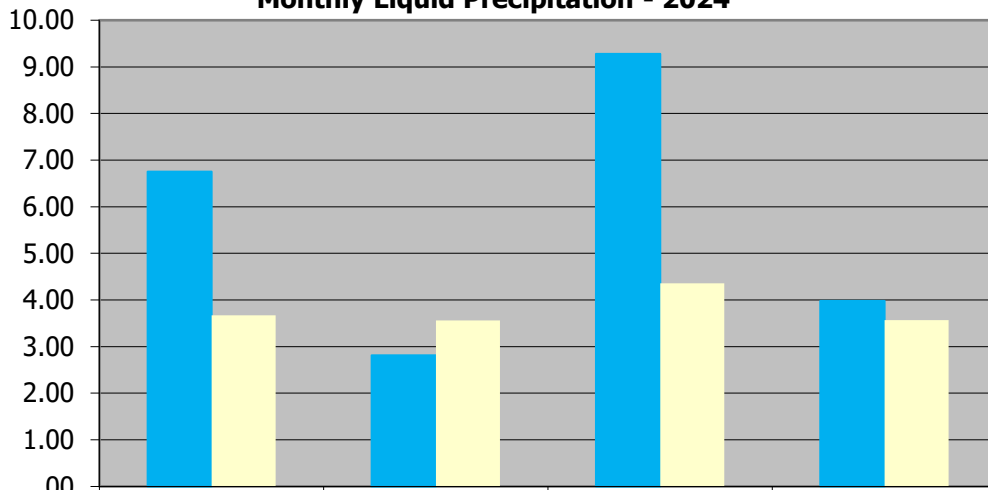

**Monthly Liquid Precipitation - 2024**

	Jan	Feb	Mar	Apr
■ Month Liquid	6.75	2.81	9.28	3.98
■ Month Normal	3.67	3.56	4.36	3.57

**Yearly Running Liquid Precipitation - 2024**

	Jan	Feb	Mar	Apr
■ Year Liquid	6.75	9.56	18.84	22.82
■ Year Norm	3.67	7.23	11.59	15.16