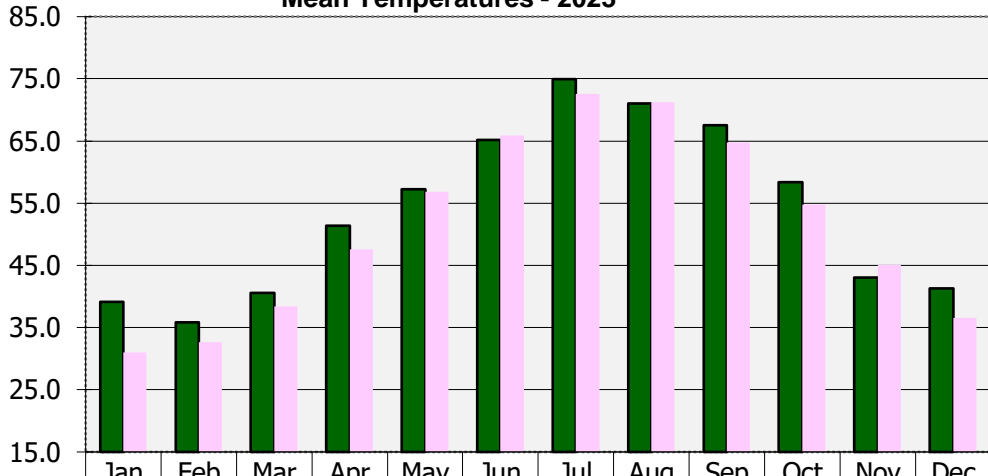

**Mean Temperatures - 2023**

■ Mean Temp	39.16	35.86	40.58	51.43	57.29	65.20	74.94	71.06	67.50	58.42	43.07	41.26
■ Normal	31.0	32.6	38.4	47.6	56.8	65.9	72.6	71.2	64.8	54.8	45.1	36.5