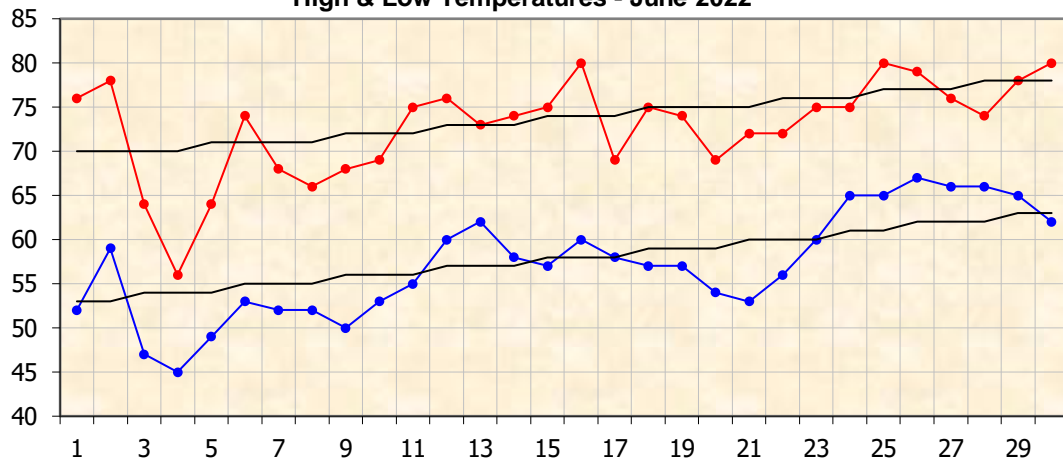

High & Low Temperatures - June 2022

High Temps Low Temps
Normal Highs Normal Lows