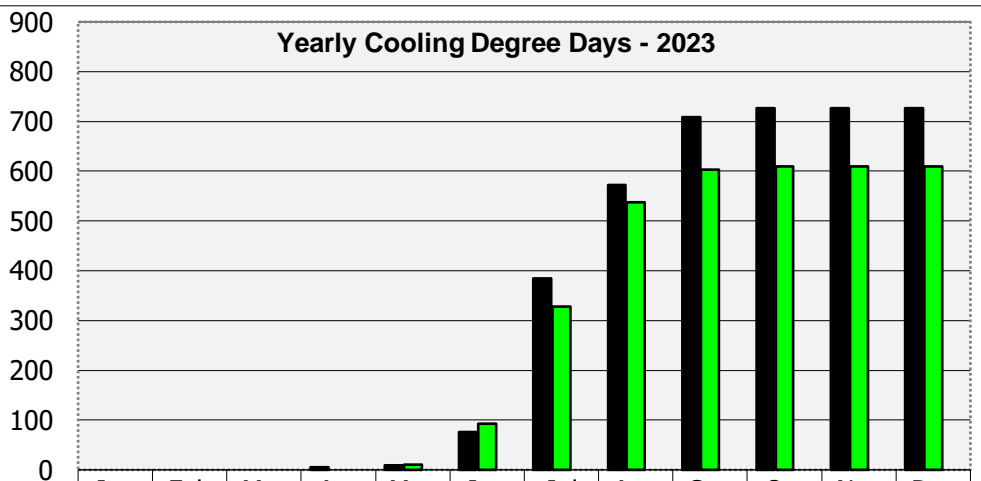

Monthly Cooling Degree Days - 2023

	Jan	Feb	Mar	Apr	May	Jun	Jul	Aug	Sep	Oct	Nov	Dec
■ Cooling DD	0	0	0	5	4	67	308	188	136	18	0	0
■ Normal CDD	0	0	0	0	11	80	235	209	66	6	0	0

Yearly Cooling Degree Days - 2023

	Jan	Feb	Mar	Apr	May	Jun	Jul	Aug	Sep	Oct	Nov	Dec
■ Year CDD	0	0	0	5	9	76	384	572	708	726	726	726
■ Year Norm	0	0	0	0	11	93	328	537	603	609	609	609
■ High CDD	0	0	0	0	0	0						