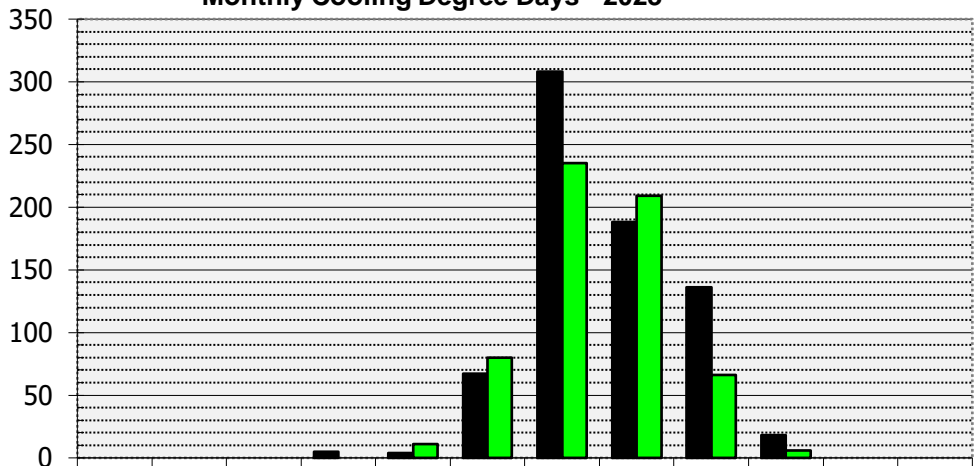

Monthly Cooling Degree Days - 2023

	Jan	Feb	Mar	Apr	May	Jun	Jul	Aug	Sep	Oct	Nov	Dec
■ Cooling DD	0	0	0	5	4	67	308	188	136	18	0	0
■ Normal CDD	0	0	0	0	11	80	235	209	66	6	0	0

Yearly Cooling Degree Days - 2023

	Jan	Feb	Mar	Apr	May	Jun	Jul	Aug	Sep	Oct	Nov	Dec
■ Year CDD	0	0	0	5	9	76	384	572	708	726	726	726
■ Year Norm	0	0	0	0	11	93	328	537	603	609	609	609
■ High CDD	0	0	0	0	0	0						