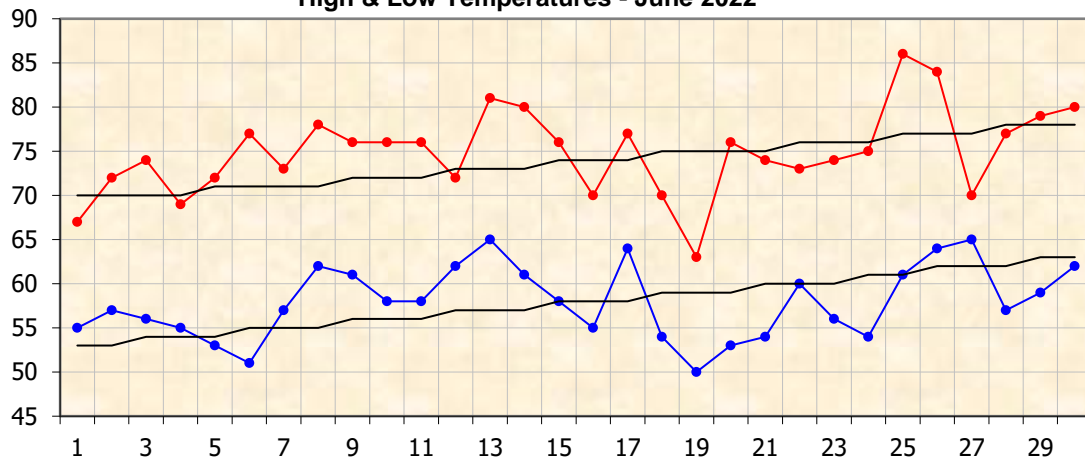

High & Low Temperatures - June 2022

High Temps Low Temps
Normal Highs Normal Lows