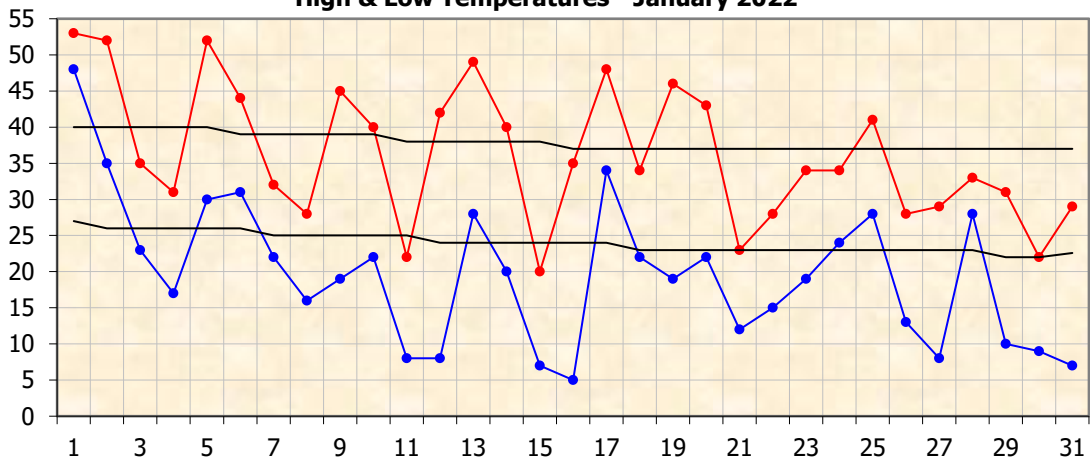

High & Low Temperatures - January 2022

High Temps Low Temps
Normal Highs Normal Lows