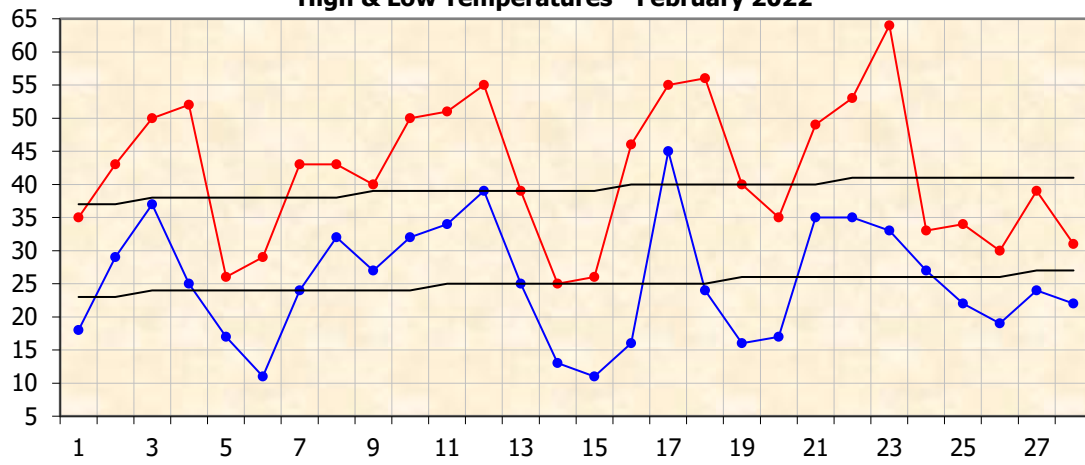

High & Low Temperatures - February 2022

High Temps Low Temps
Normal Highs Normal Lows