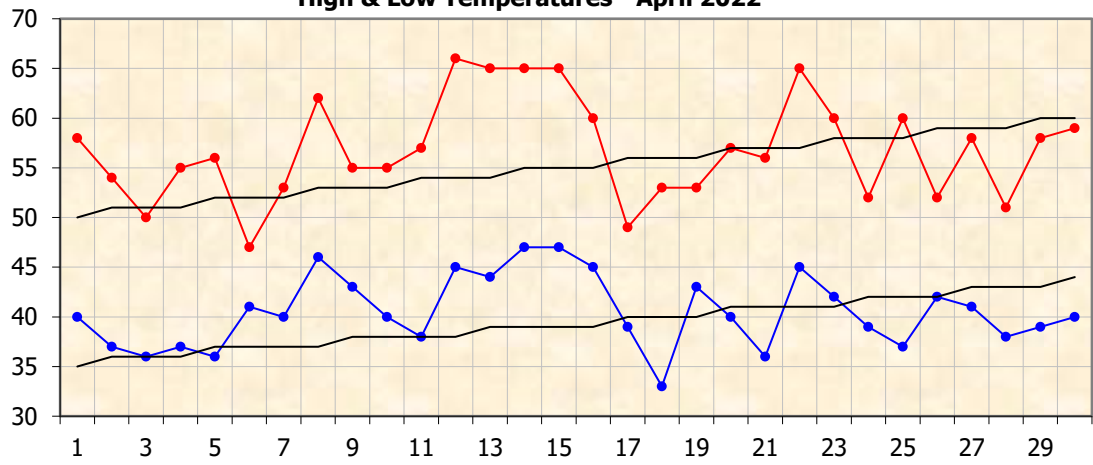

High & Low Temperatures - April 2022

High Temps Low Temps
Normal Highs Normal Lows