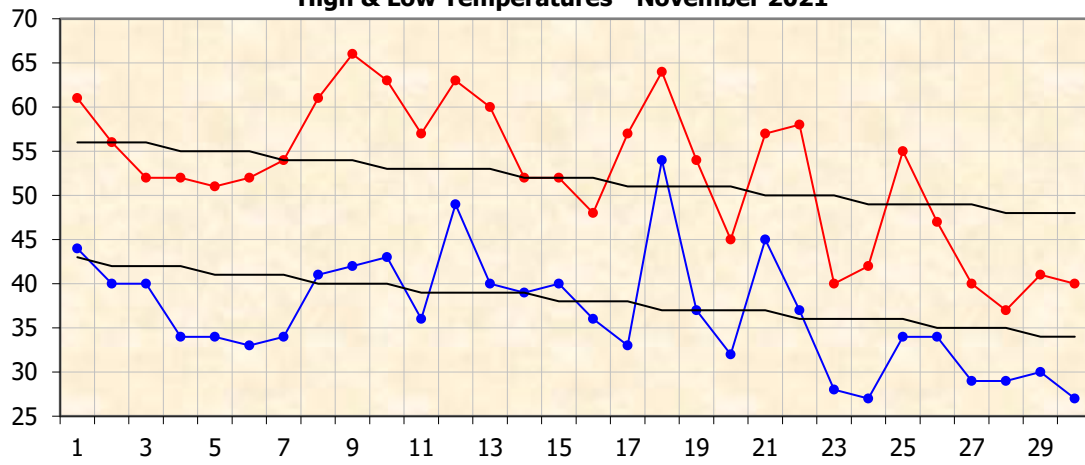

High & Low Temperatures - November 2021

High Temps Low Temps  
Normal Highs Normal Lows