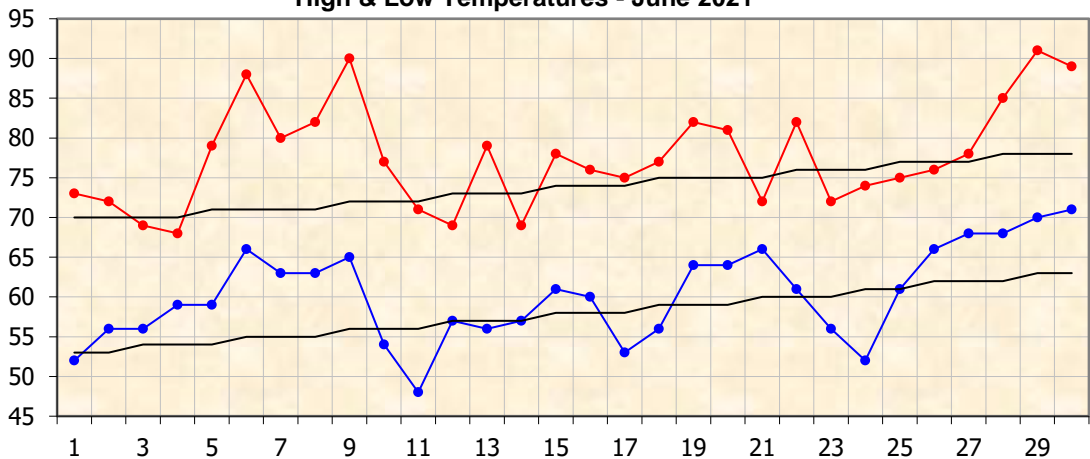

High & Low Temperatures - June 2021

High Temps      Low Temps  
Normal Highs      Normal Lows