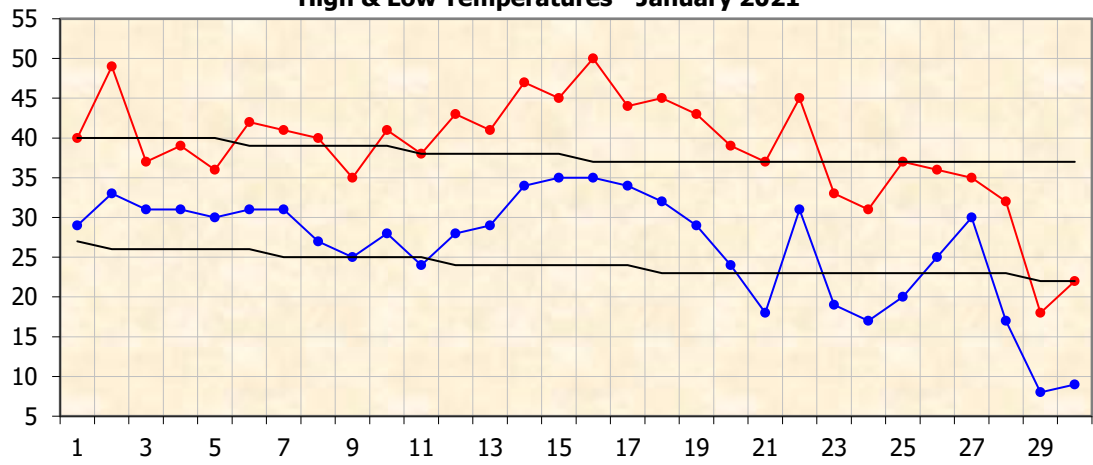

High & Low Temperatures - January 2021

High Temps Low Temps
Normal Highs Normal Lows