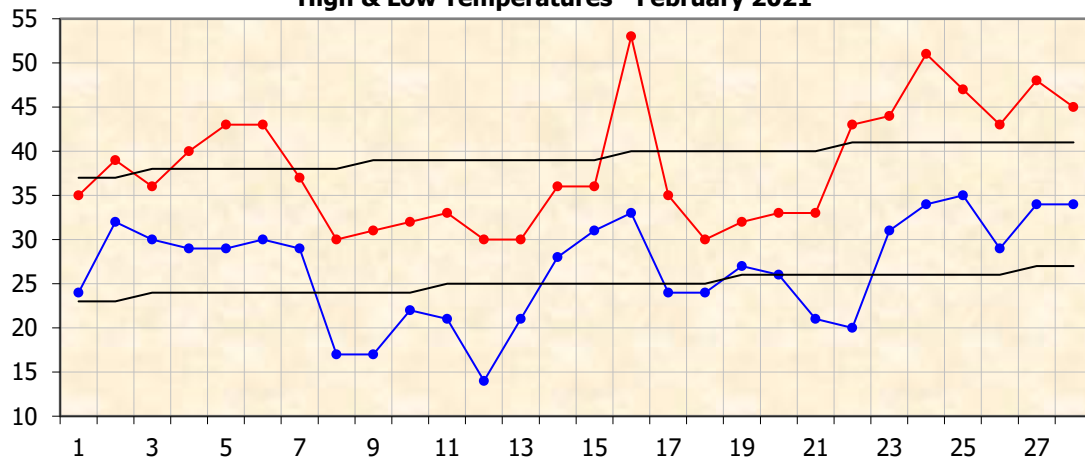

High & Low Temperatures - February 2021

High Temps Low Temps
Normal Highs Normal Lows