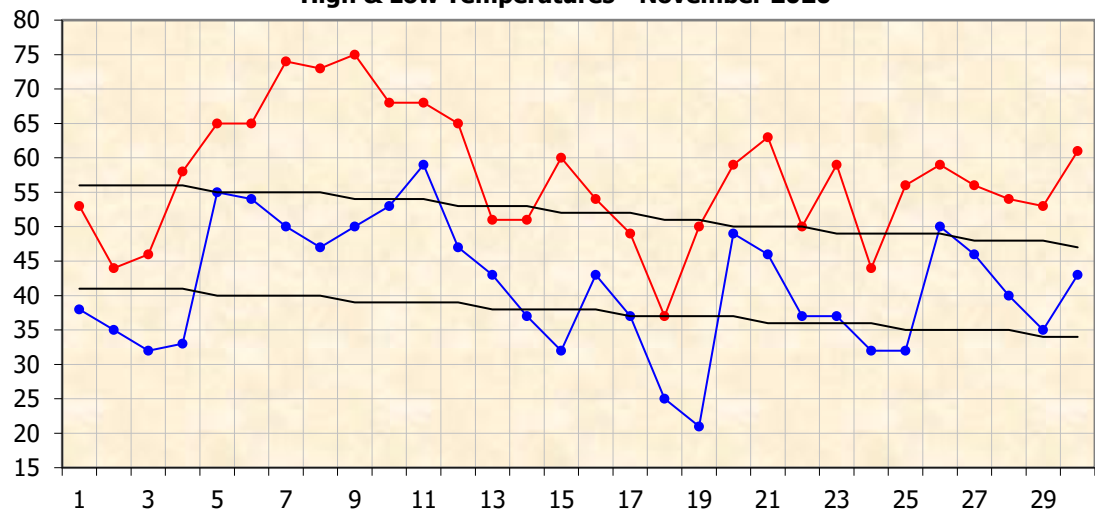

High & Low Temperatures - November 2020

High Temps Low Temps
Normal High Normal Lows