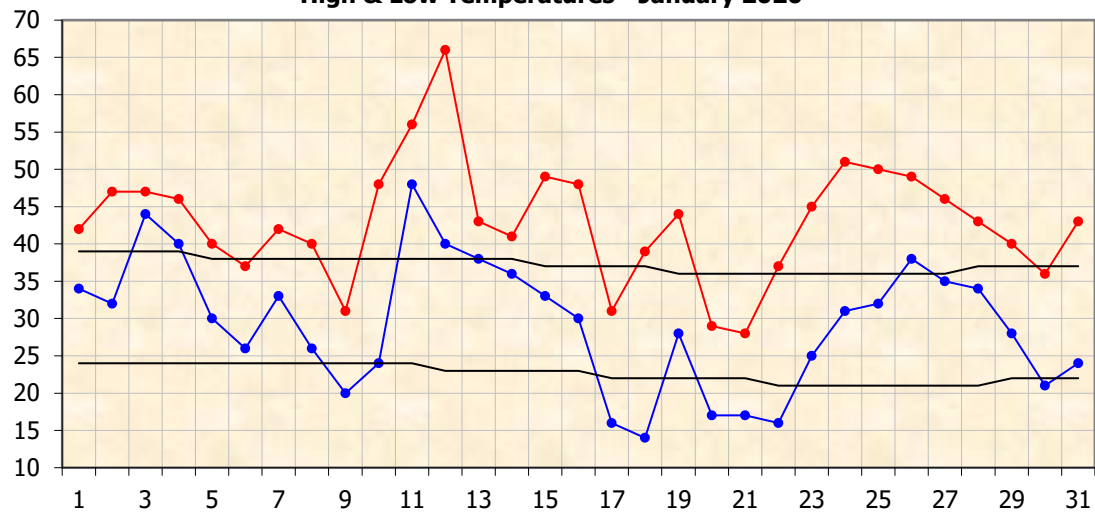

High & Low Temperatures - January 2020

High Temps Low Temps
Normal Highs Normal Lows