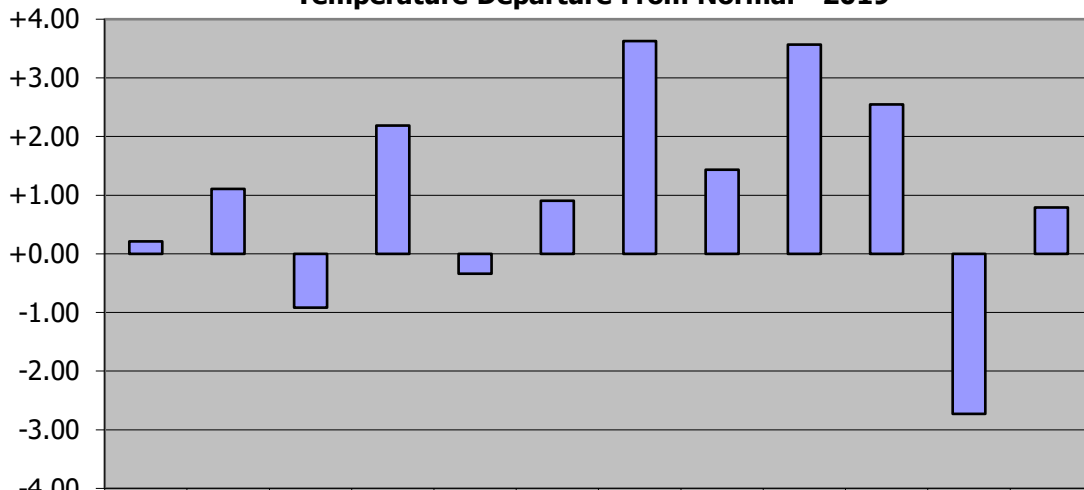

Temperature Departure From Normal - 2019

	Jan	Feb	Mar	Apr	May	Jun	Jul	Aug	Sep	Oct	Nov	Dec
DFN	+0.21	+1.11	-0.92	+2.19	-0.34	+0.90	+3.63	+1.43	+3.57	+2.55	-2.73	+0.79