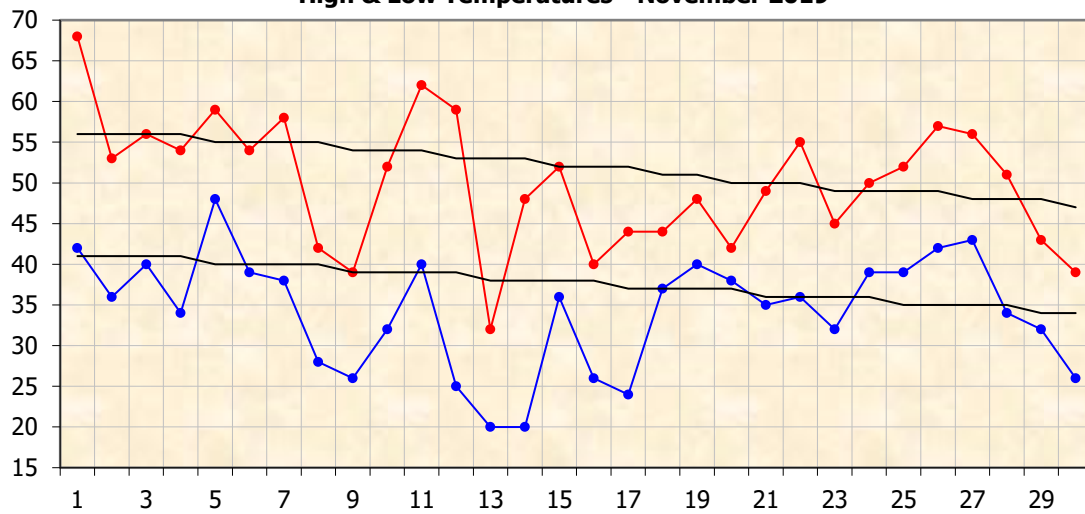

High & Low Temperatures - November 2019

High Temps Low Temps  
Normal High Normal Lows