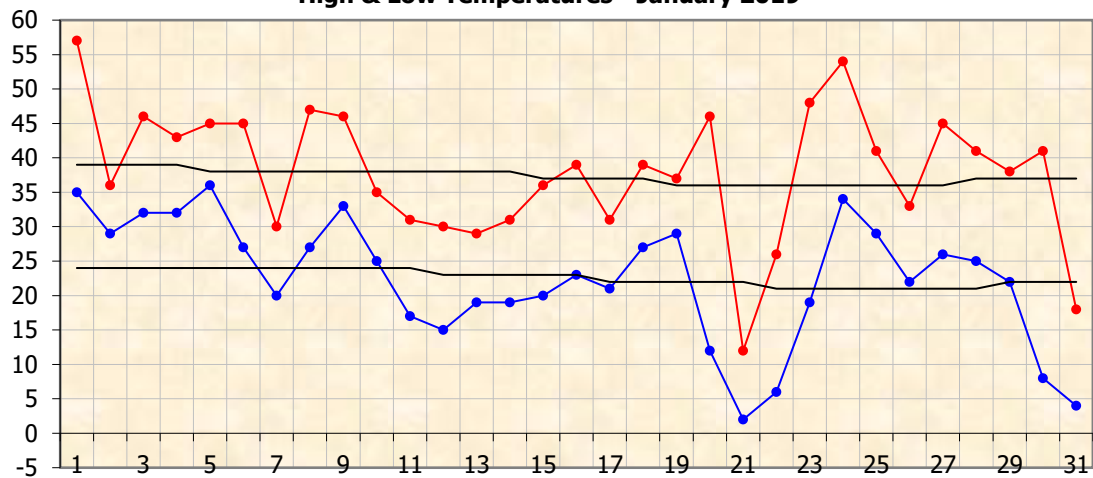

High & Low Temperatures - January 2019

High Temps Low Temps  
Normal Highs Normal Lows