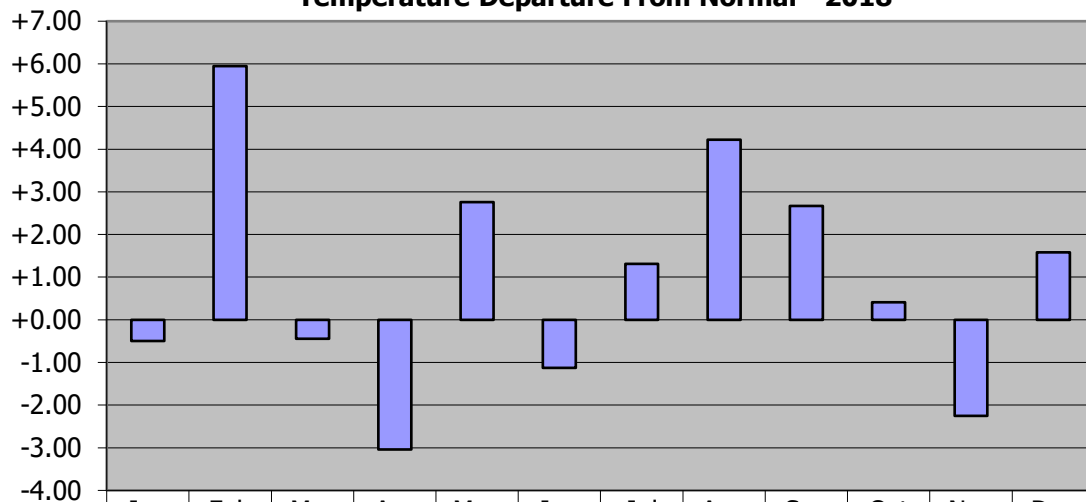

Temperature Departure From Normal - 2018

	Jan	Feb	Mar	Apr	May	Jun	Jul	Aug	Sep	Oct	Nov	Dec
■ DFN	-0.50	+5.95	-0.45	-3.04	+2.76	-1.13	+1.31	+4.22	+2.67	+0.41	-2.25	+1.58