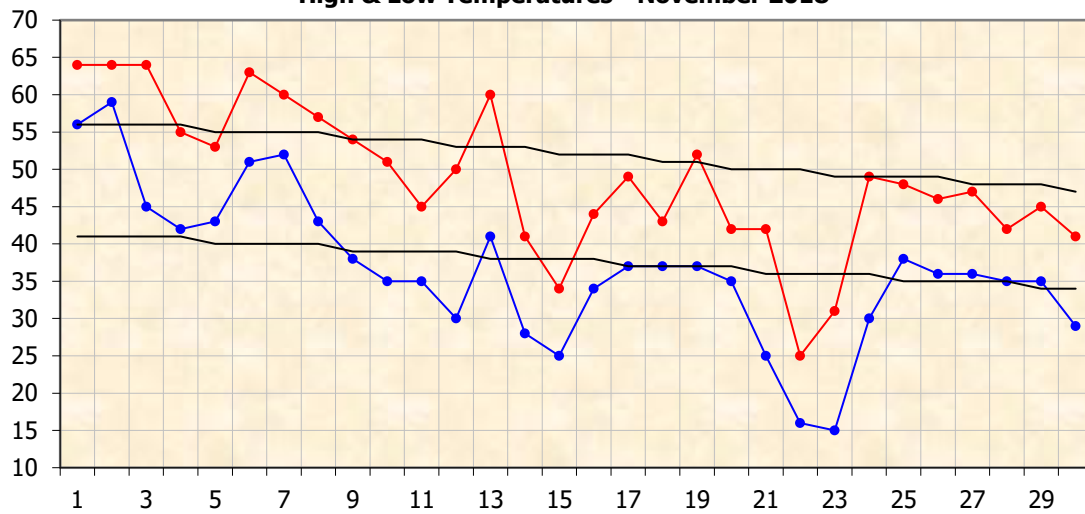

High & Low Temperatures - November 2018

High Temps Low Temps
Normal High Normal Lows