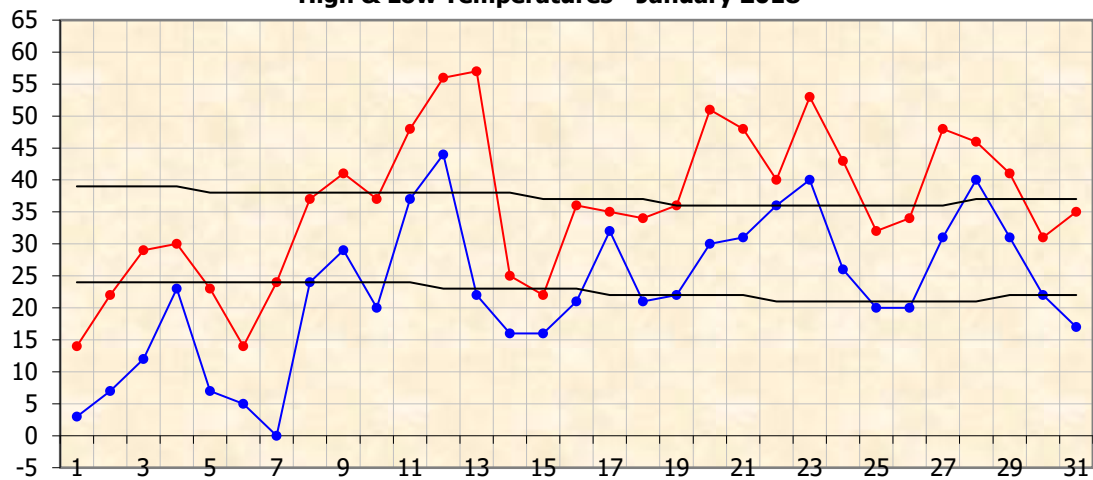

High & Low Temperatures - January 2018

High Temps Low Temps
Normal Highs Normal Lows