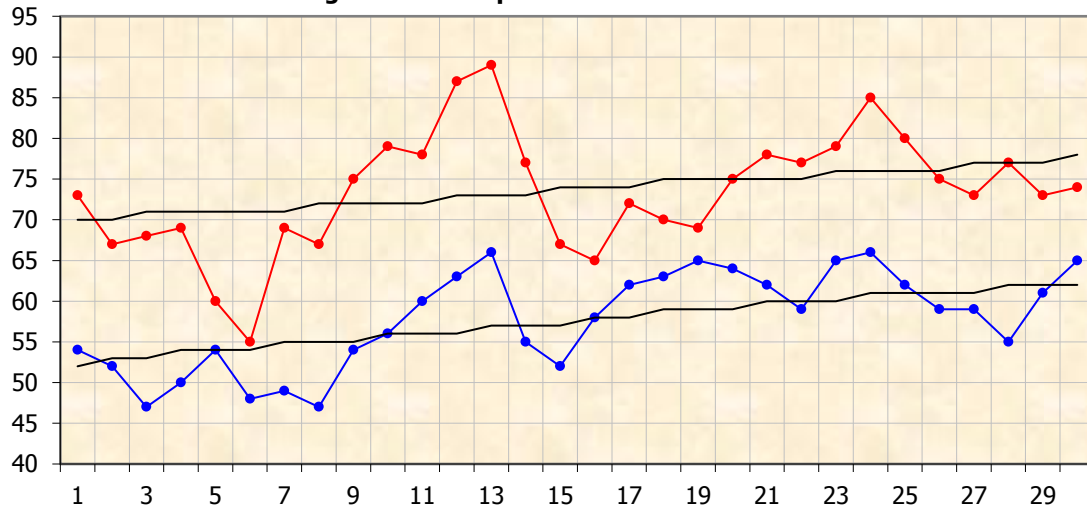

High & Low Temperatures - June 2017

High Temps Low Temps  
Normal Highs Normal Lows