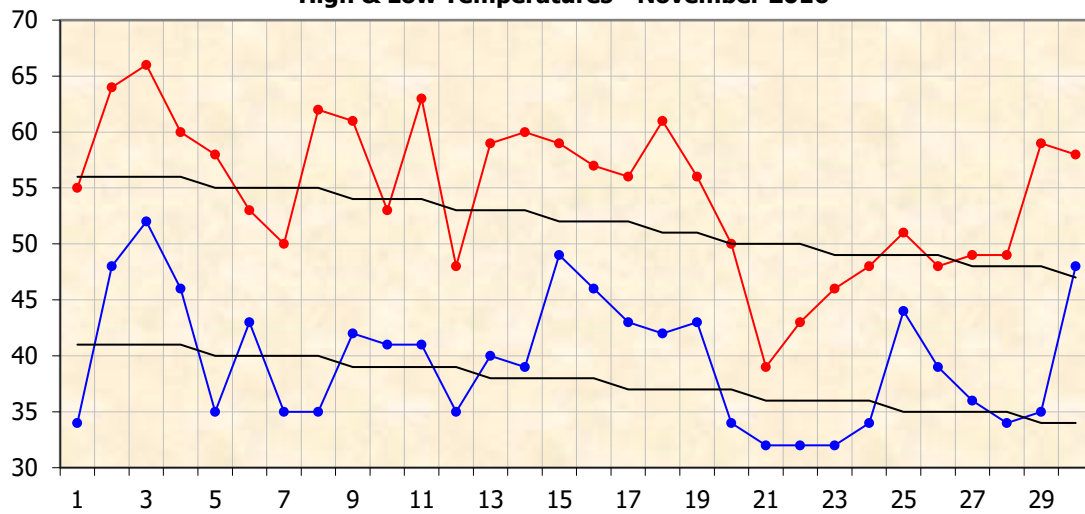

High & Low Temperatures - November 2016

High Temps Low Temps
Normal High Normal Lows