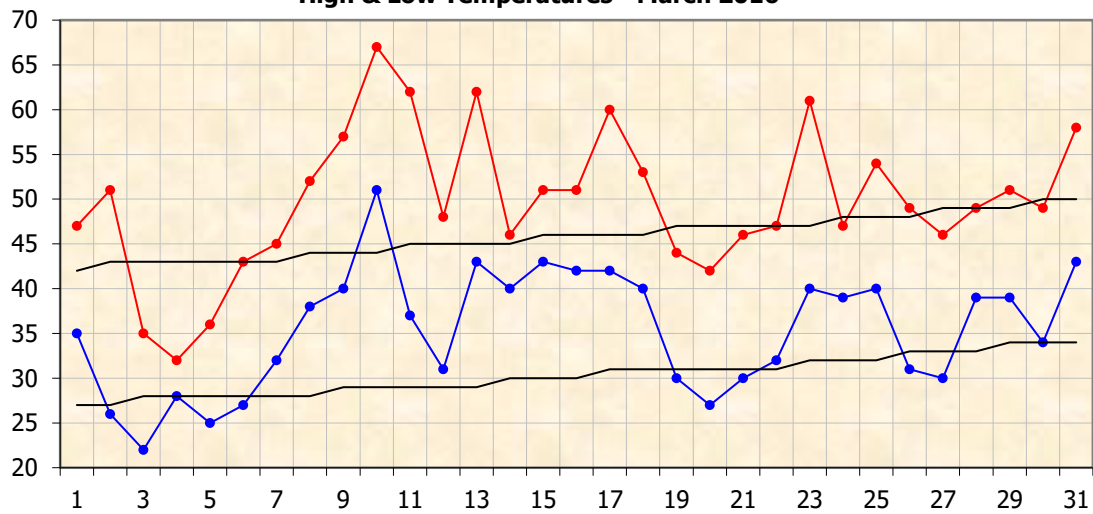

High & Low Temperatures - March 2016

High Temps Low Temps
Normal Highs Normal Lows