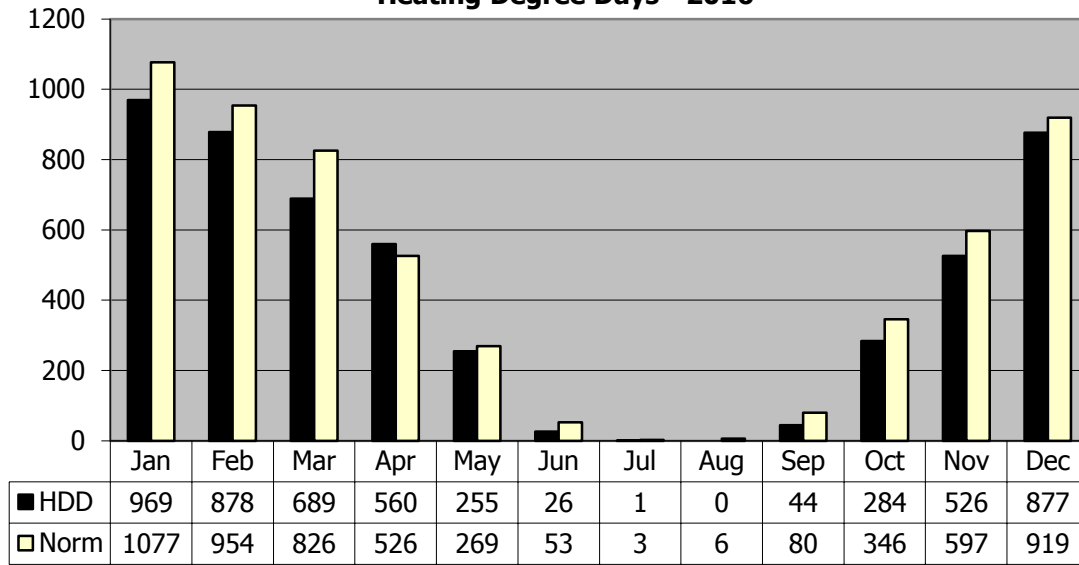

**Heating Degree Days - 2016**

**Season Running Heating Degree Days - 2016**