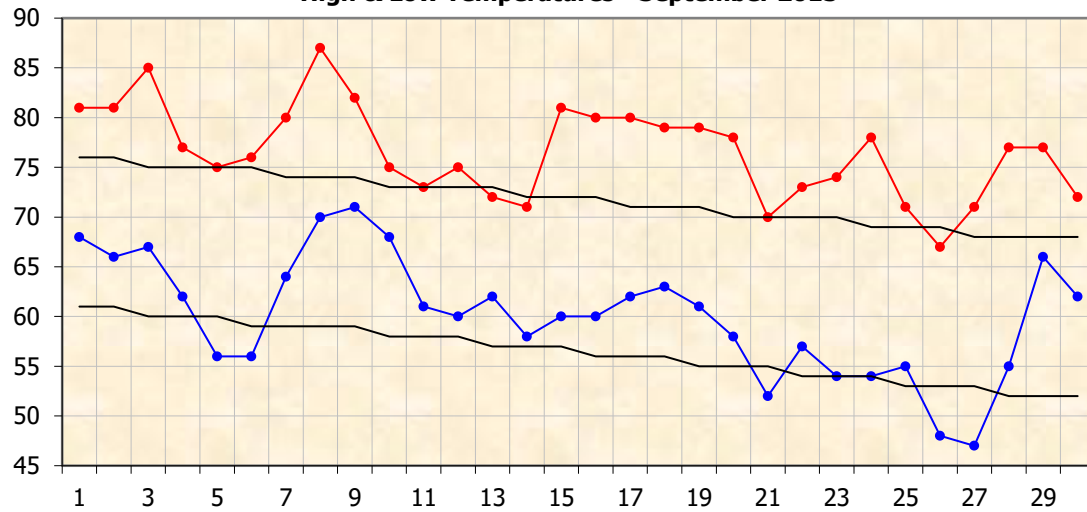

High & Low Temperatures - September 2015

High Temps Low Temps  
Normal Highs Normal Lows