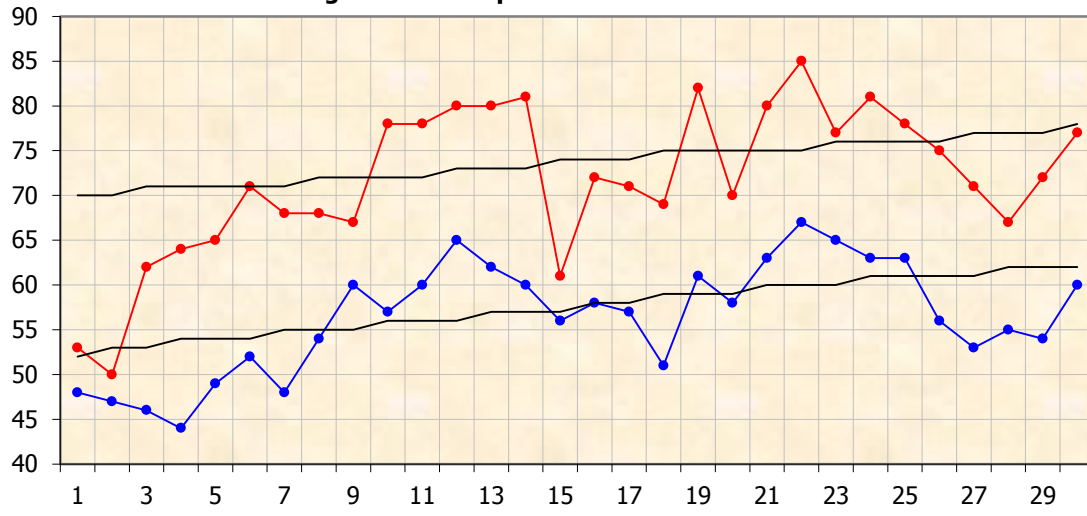

High & Low Temperatures - June 2015

High Temps Low Temps  
Normal Highs Normal Lows