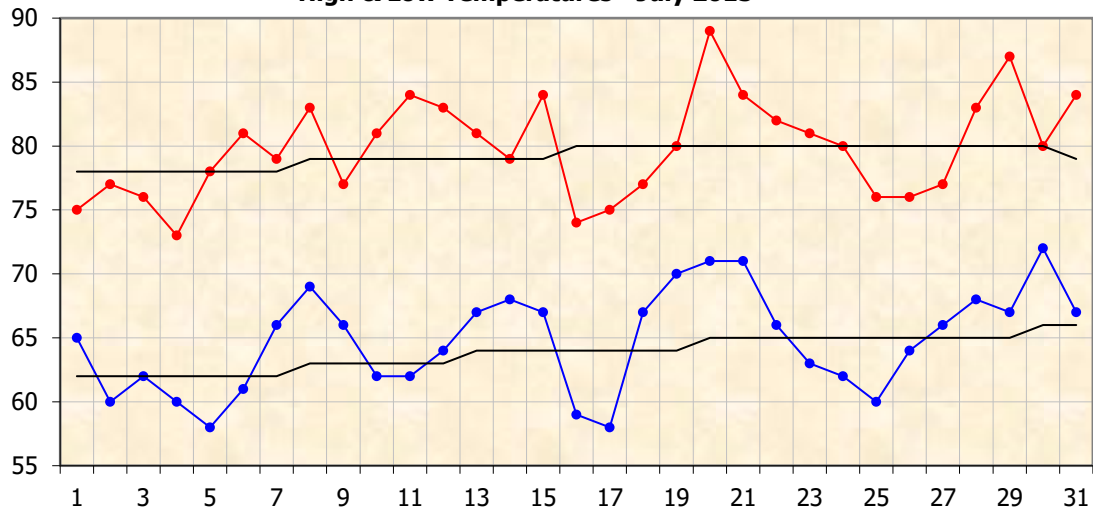

High & Low Temperatures - July 2015

High Temps Low Temps  
Normal Highs Normal Lows