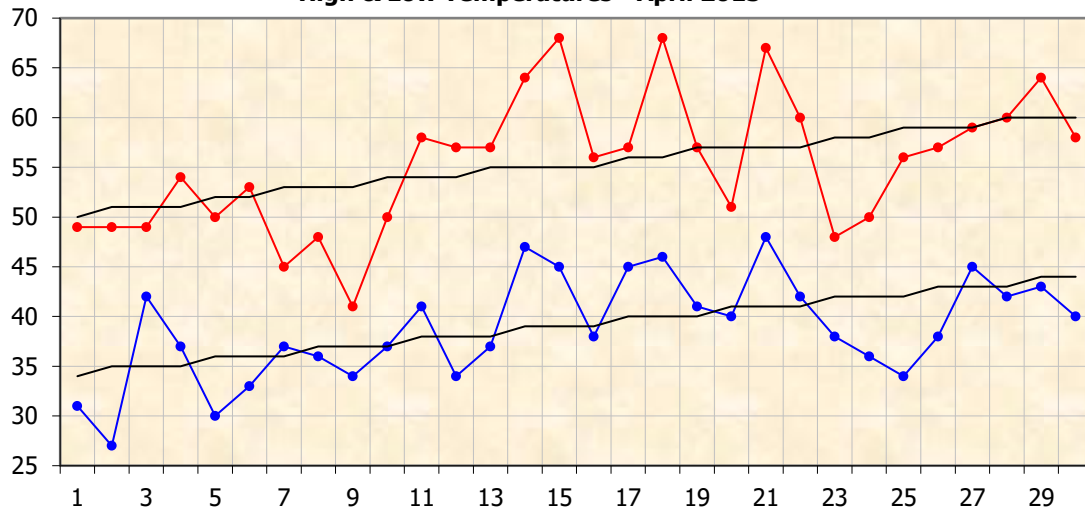

High & Low Temperatures - April 2015

High Temps Low Temps
Normal Highs Normal Lows