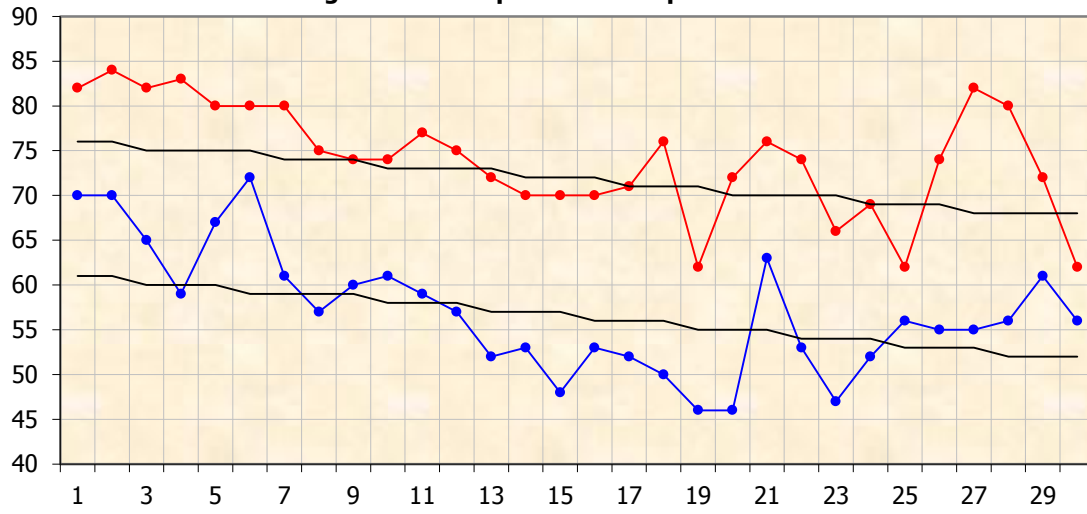

High & Low Temperatures - September 2014

High Temps Low Temps
Normal Highs Normal Lows