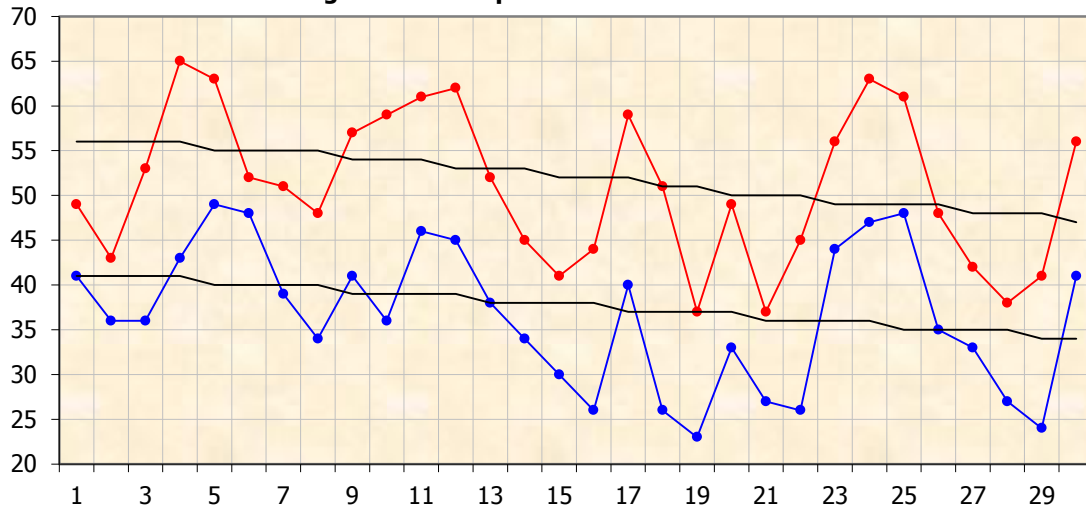

High & Low Temperatures - November 2014

High Temps Low Temps
Normal Highs Normal Lows