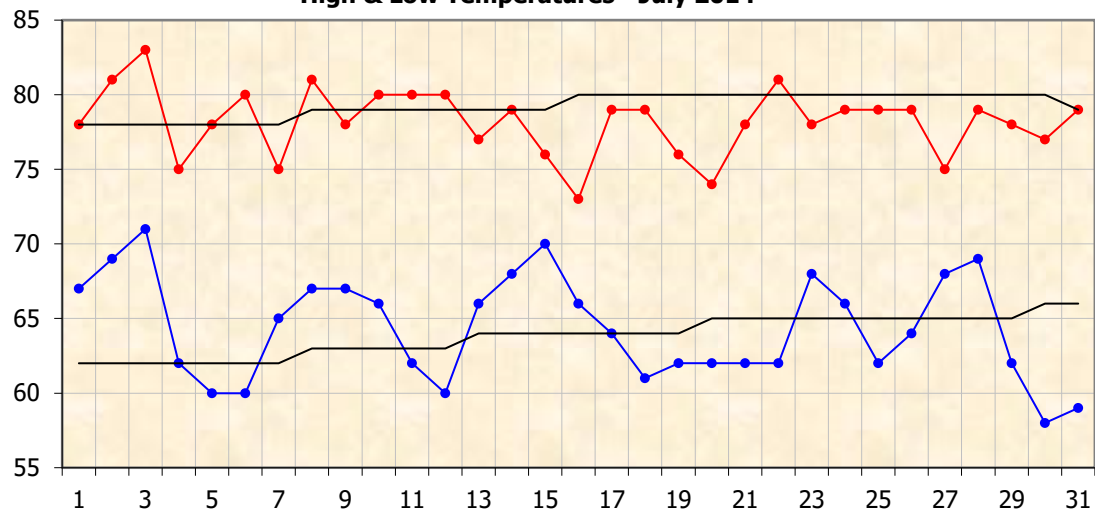

High & Low Temperatures - July 2014

High Temps Low Temps  
Normal Highs Normal Lows