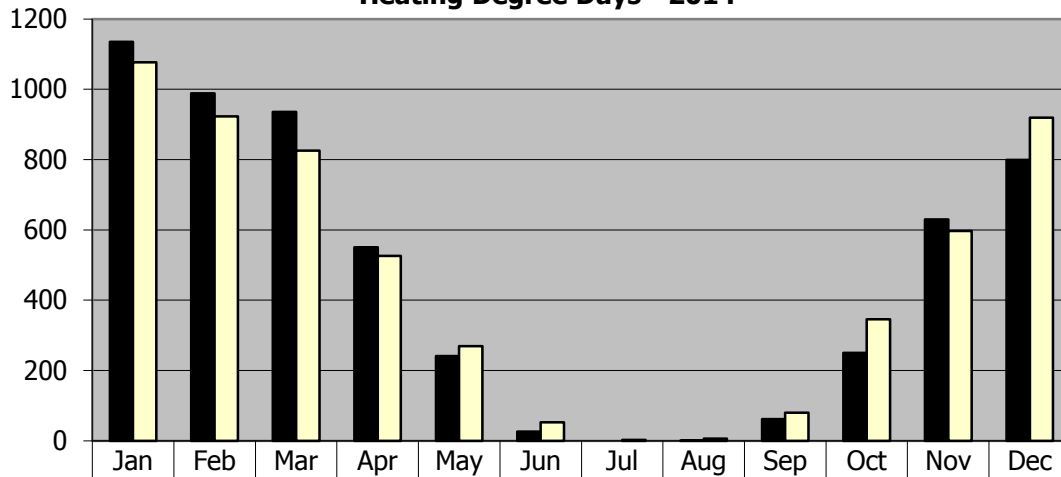

Heating Degree Days - 2014

	Jan	Feb	Mar	Apr	May	Jun	Jul	Aug	Sep	Oct	Nov	Dec
■ HDD	1135	989	936	551	241	26	0	1	62	250	630	799
□ Norm	1077	923	826	526	269	53	3	6	80	346	597	919