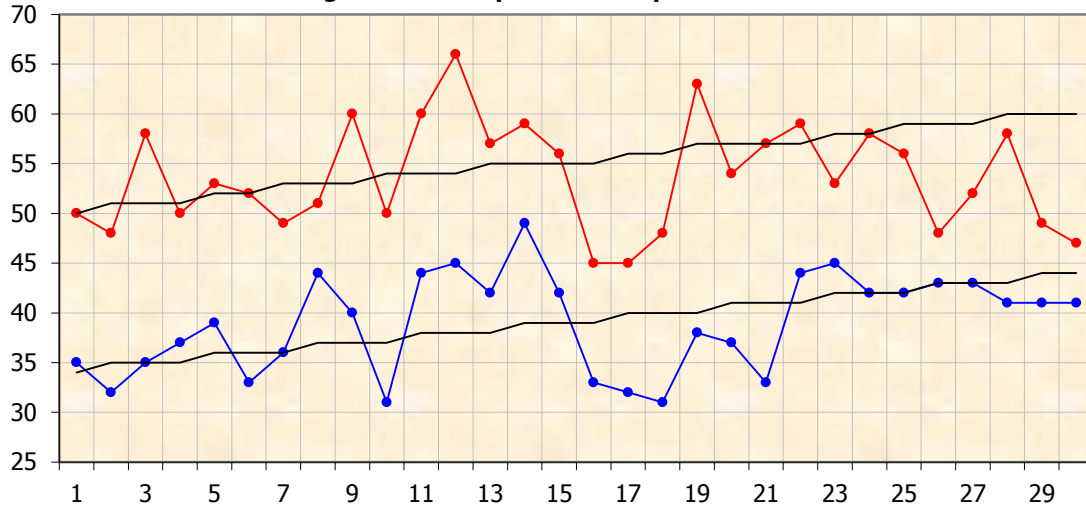

High & Low Temperatures - April 2014

High Temps Low Temps
Normal Highs Normal Lows