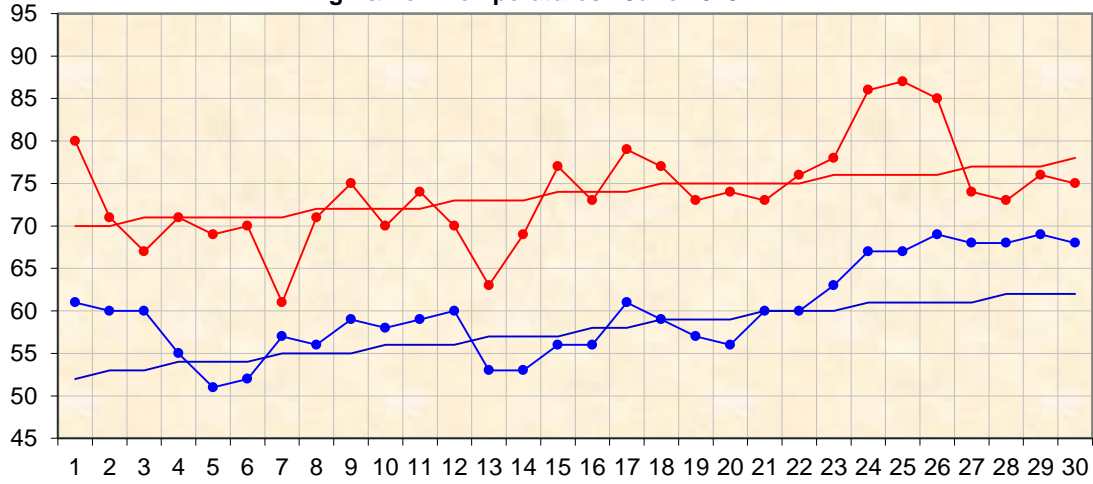

High & Low Temperatures - June 2013

High Low Normal Hi Normal Low