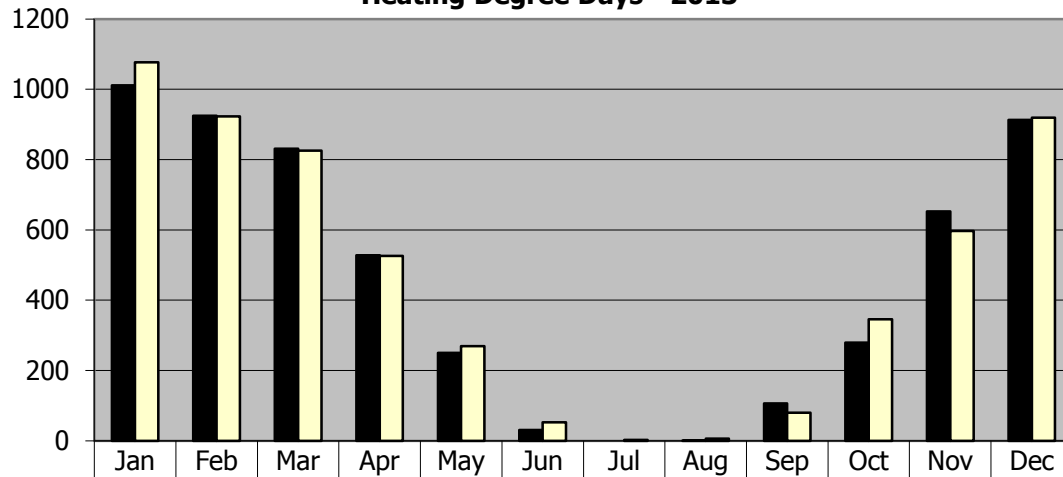

Heating Degree Days - 2013

	Jan	Feb	Mar	Apr	May	Jun	Jul	Aug	Sep	Oct	Nov	Dec
■ HDD	1011	925	831	528	250	31	0	1	106	279	653	913
□ Norm	1077	923	826	526	269	53	3	6	80	346	597	919