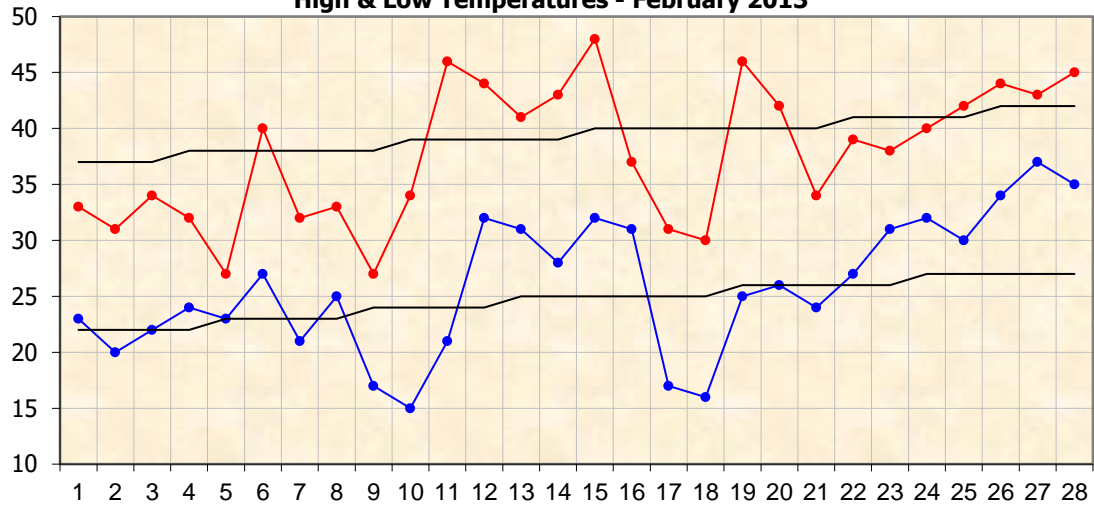

High & Low Temperatures - February 2013

High Temps Low Temps
Normal Highs Normal Lows