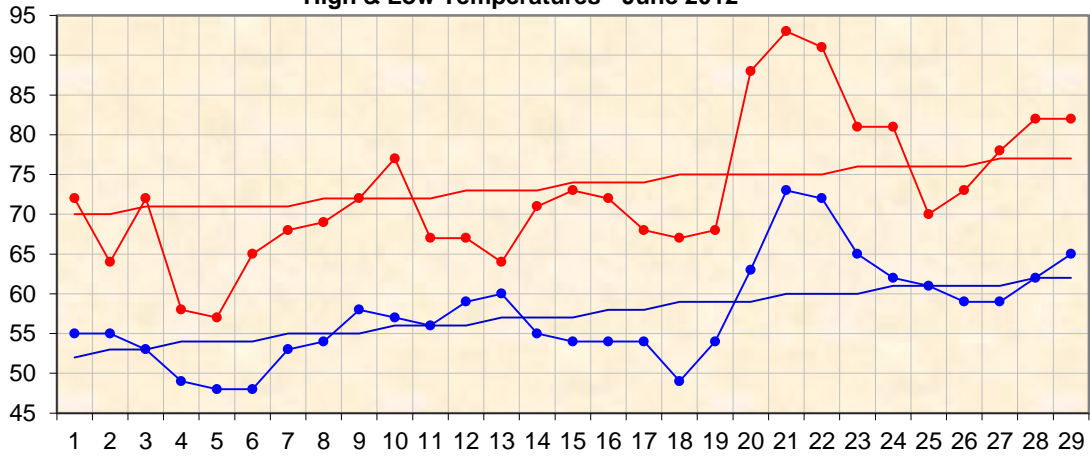

High & Low Temperatures - June 2012

High Low Normal Hi Normal Low