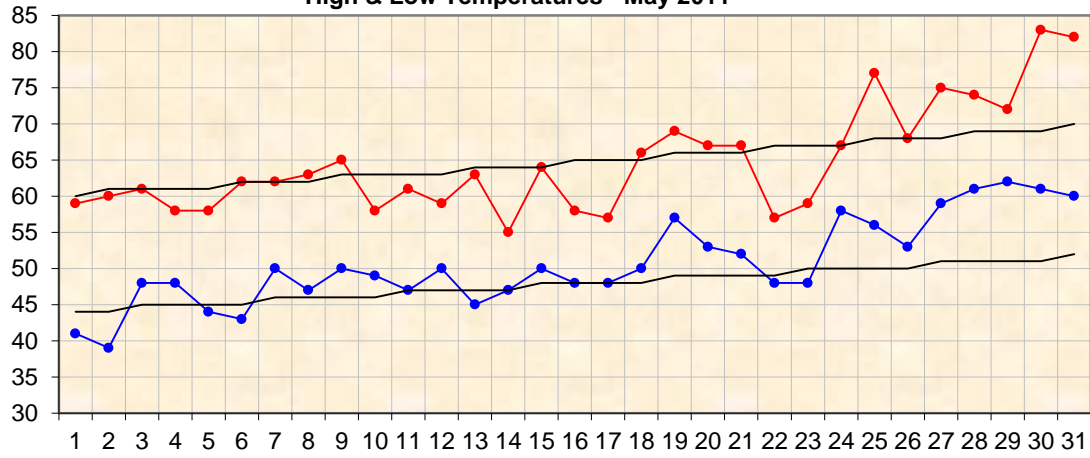

High & Low Temperatures - May 2011

Series1 Series2 Series3 Series4