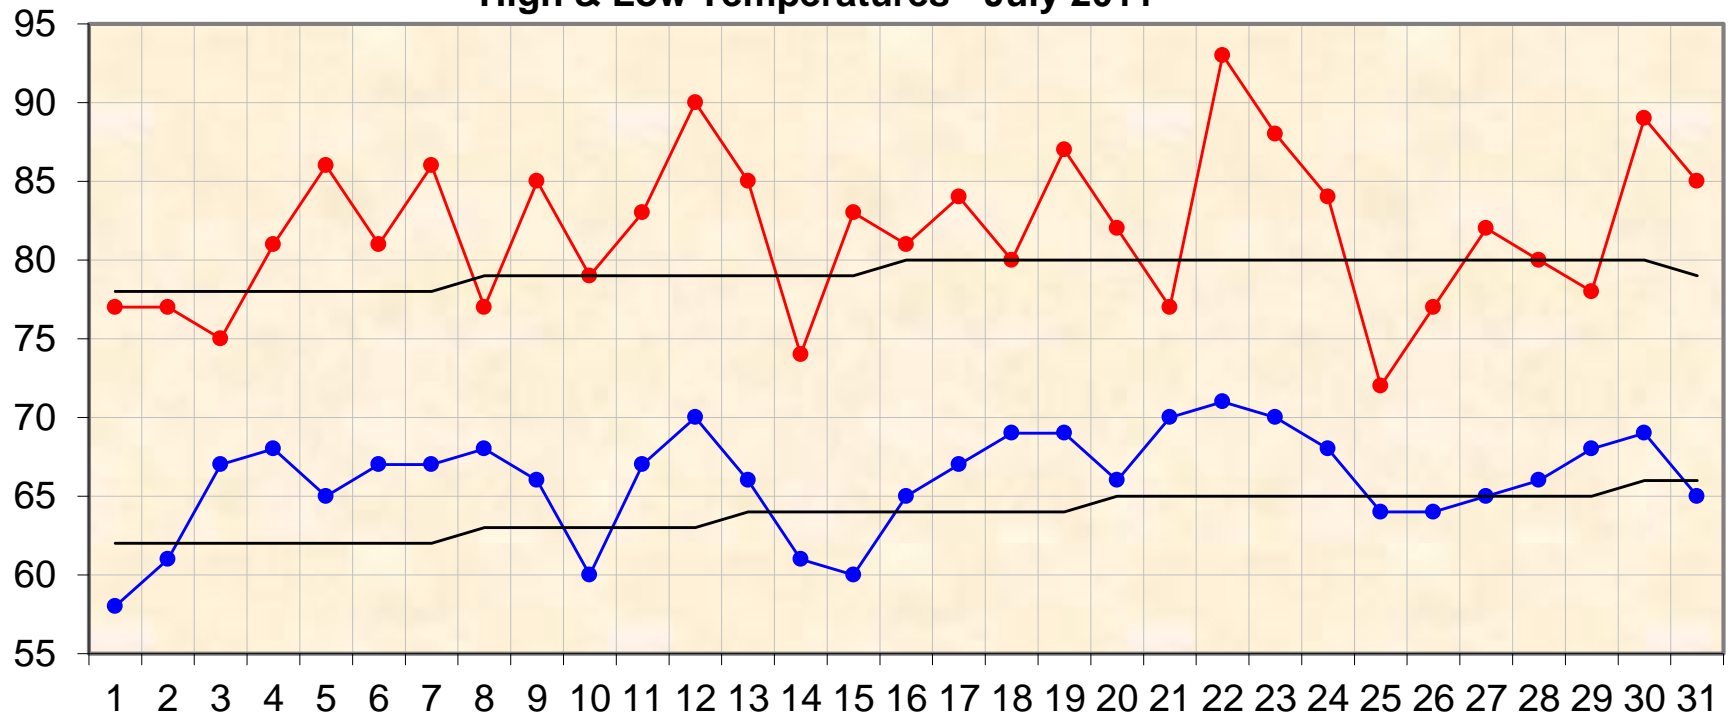

High & Low Temperatures - July 2011

Series1 Series2 Series3 Series4