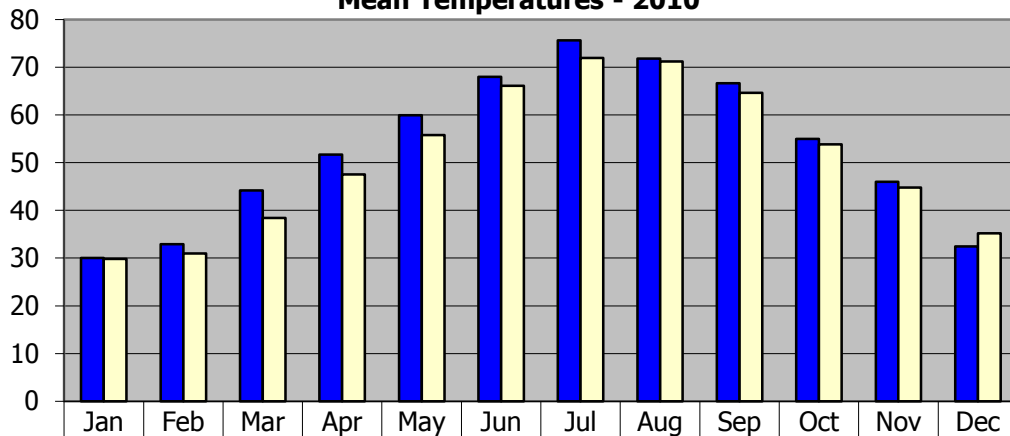

**Mean Temperatures - 2010**

	Jan	Feb	Mar	Apr	May	Jun	Jul	Aug	Sep	Oct	Nov	Dec
■ Mean	30.00	32.93	44.19	51.68	59.90	67.98	75.58	71.82	66.60	54.97	45.95	32.45
□ Norm	29.8	31.0	38.4	47.5	55.7	66.1	71.9	71.2	64.6	53.8	44.8	35.2