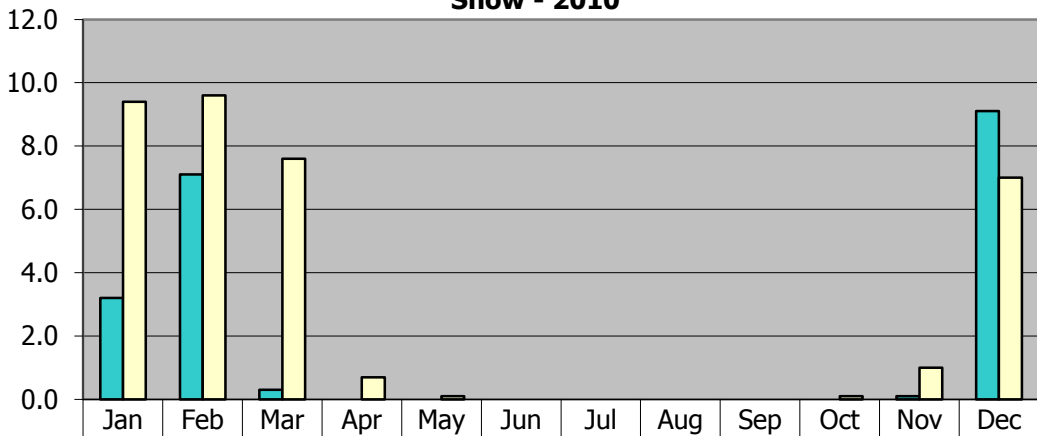

Snow - 2010

	Jan	Feb	Mar	Apr	May	Jun	Jul	Aug	Sep	Oct	Nov	Dec
■ Snow	3.2	7.1	0.3	0.0	0.0	0.0	0.0	0.0	0.0	0.0	0.1	9.1
■ Norm	9.4	9.6	7.6	0.7	0.1	0.0	0.0	0.0	0.0	0.1	1.0	7.0