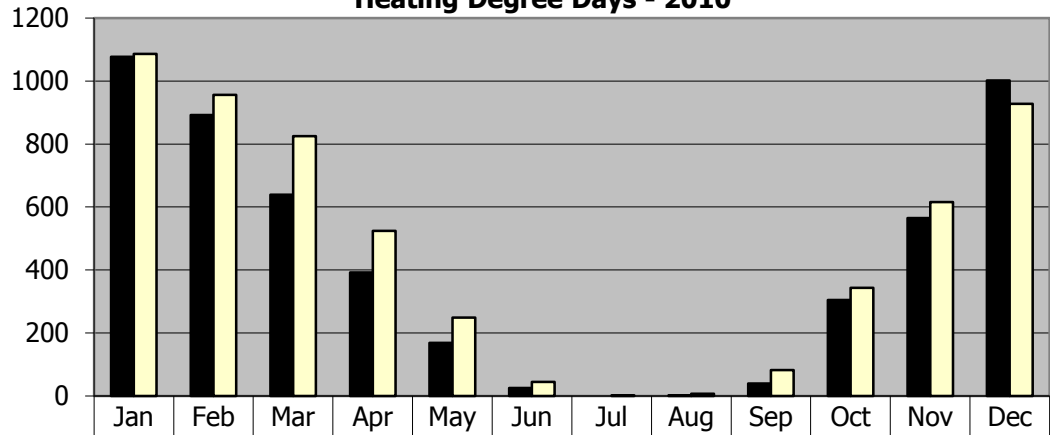

Heating Degree Days - 2010

	Jan	Feb	Mar	Apr	May	Jun	Jul	Aug	Sep	Oct	Nov	Dec
■ HDD	1077	892	639	392	169	25	0	2	40	305	565	1002
□ Norm	1086	956	825	524	249	45	2	7	82	343	616	927