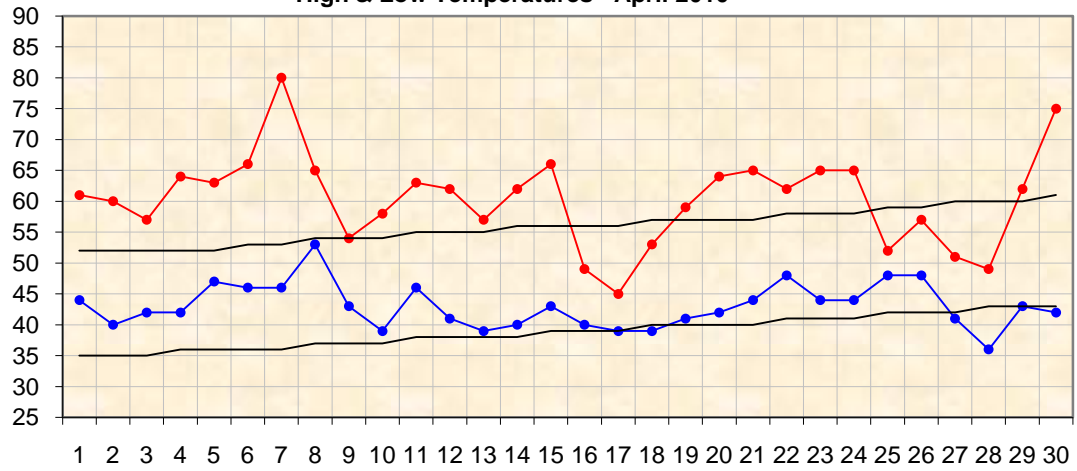

High & Low Temperatures - April 2010

—●— High —●— Low — Norm — Norm