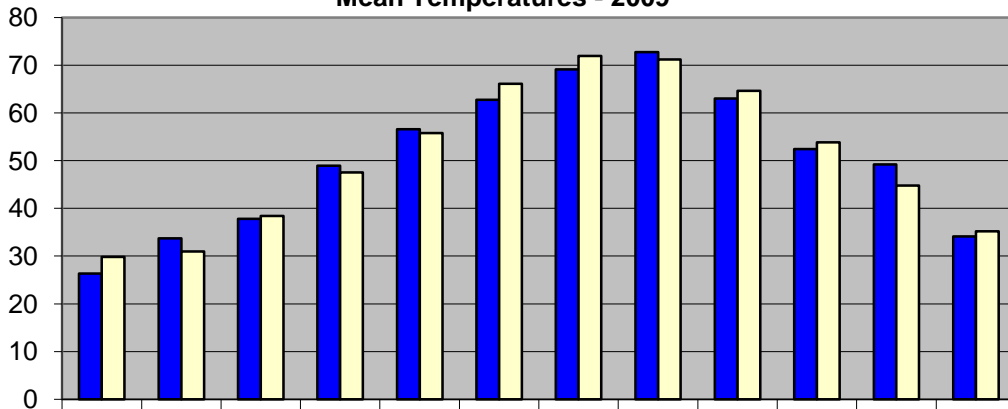

Mean Temperatures - 2009

	Jan	Feb	Mar	Apr	May	Jun	Jul	Aug	Sep	Oct	Nov	Dec
■ Mean	26.4	33.7	37.8	48.9	56.6	62.7	69.1	72.7	63.0	52.4	49.2	34.1
□ Norm	29.8	31.0	38.4	47.5	55.7	66.1	71.9	71.2	64.6	53.8	44.8	35.2