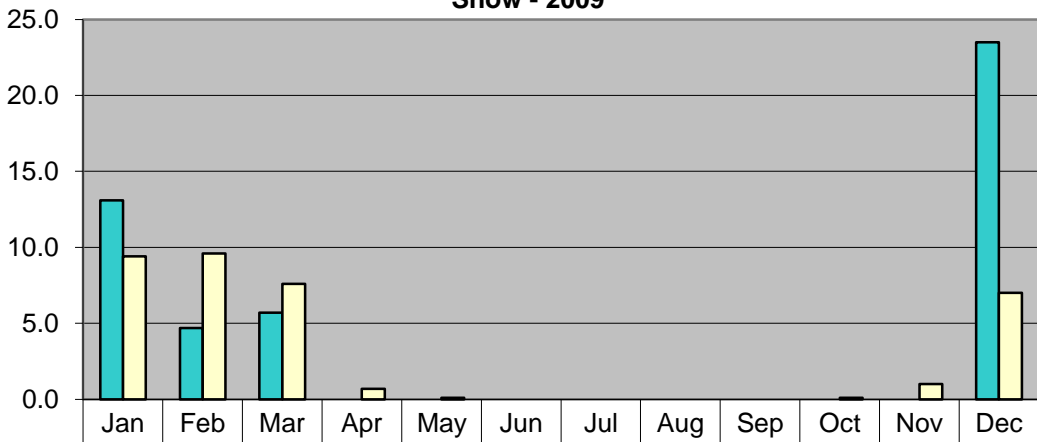

Snow - 2009

	Jan	Feb	Mar	Apr	May	Jun	Jul	Aug	Sep	Oct	Nov	Dec
■ Snow	13.1	4.7	5.7	0.0	0.0	0.0	0.0	0.0	0.0	0.0	0.0	23.5
□ Norm	9.4	9.6	7.6	0.7	0.1	0.0	0.0	0.0	0.0	0.1	1.0	7.0