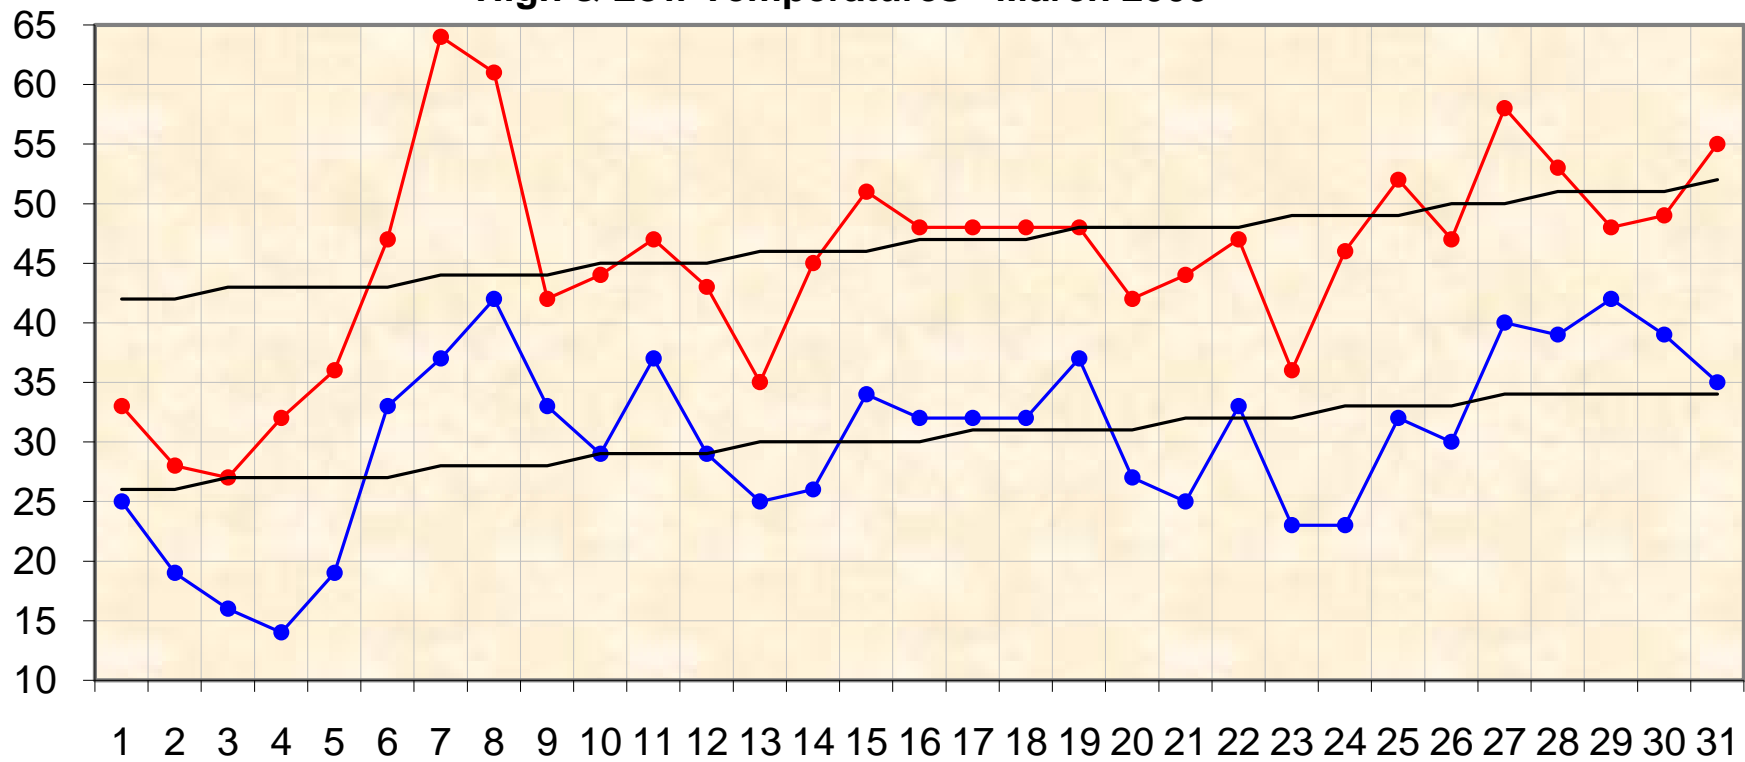

### High & Low Temperatures - March 2009

● High ● Low — Norm — Norm