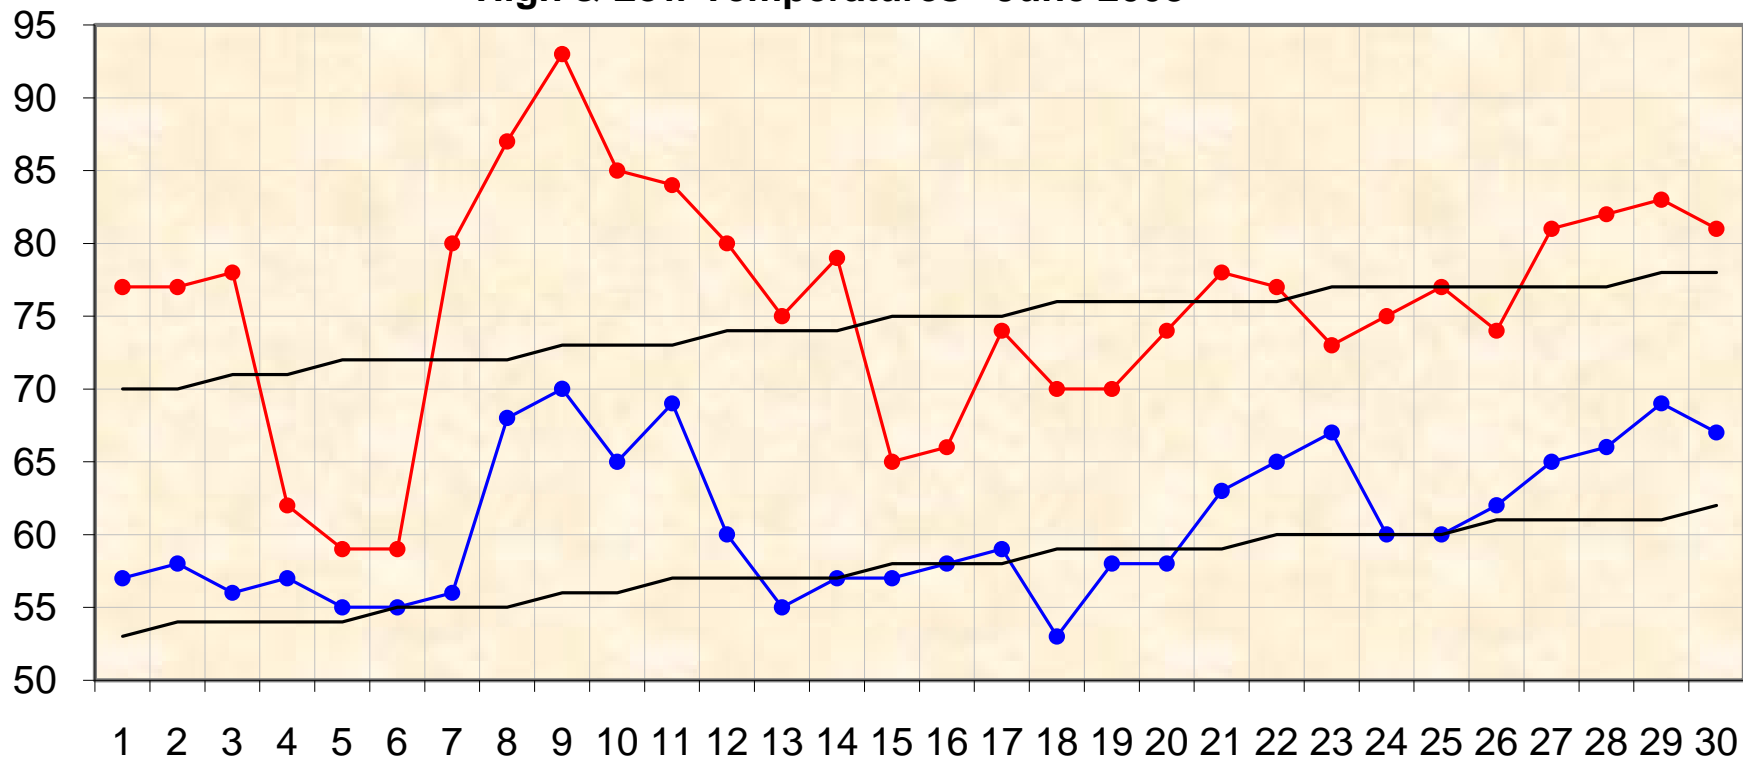

### High & Low Temperatures - June 2008

—●— High —●— Low — Norm — Norm