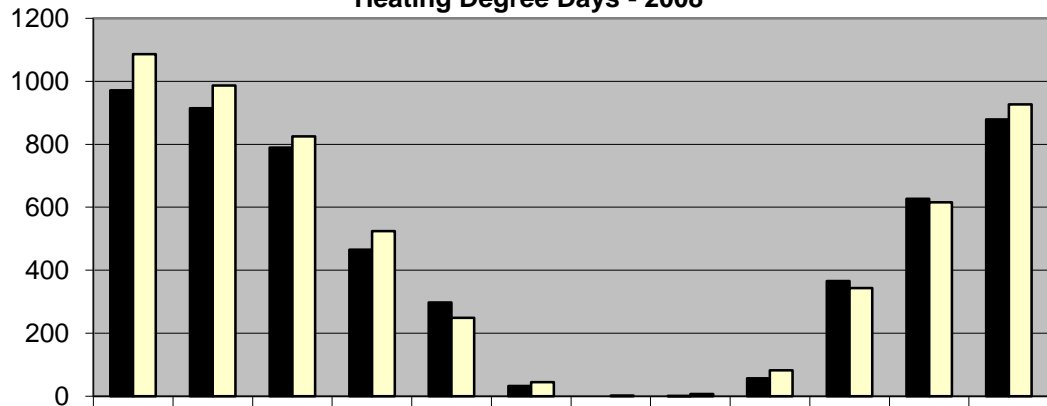

Heating Degree Days - 2008

	Jan	Feb	Mar	Apr	May	Jun	Jul	Aug	Sep	Oct	Nov	Dec
■HDD	971	914	790	465	298	32	0	1	57	366	627	879
□Norm	1086	987	825	524	249	45	2	7	82	343	616	927